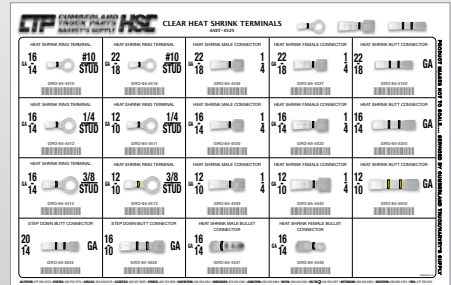

CUSTOM ASSORTMENTS AVAILABLE!

$259.99 ea
ASST-3525

IN STOCK AND READY TO SHIP