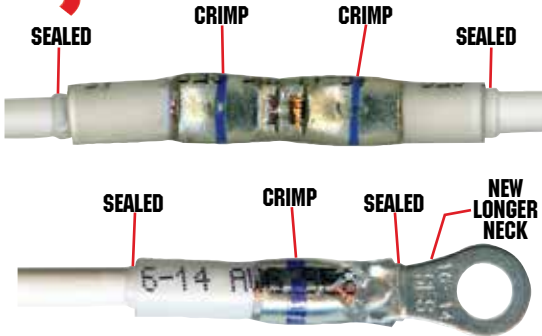

CREATED 4/21

www.CumberlandTruck.com

EXPIRES 6/30/21

Grote CRYSTAL CLEAR HEAT SHRINKABLE CONNECTORS

TAKE THE GUESSWORK OUT OF CRIMPING!

CRYSTAL CLEAR HEAT SHRINKABLE CONNECTORS ARE DESIGNED TO PROVIDE OPTIMAL VISUAL ASSURANCE THAT THE TERMINATION IS INSTALLED PROPERLY AND OFFERS VISUAL INSPECTION OF THE WIRE CONDITION OVER THE LIFE OF THE TERMINATION. COLOR-CODED STRIPES IDENTIFY WIRE GAUGE SIZE TO BE USED WITH CONNECTOR AND INDICATE / GUIDE WHERE TO POSITION CRIMP NEST TO INSTALL PROPERLY.

CRYSTAL CLEAR WATERPROOF INSULATION ALLOWS FOR INSPECTION OF THE WIRE'S CONDITION.

FEATURES & BENEFITS INCLUDE:

- CRYSTAL CLEAR TUBING PROVIDES OPTIMAL CLARITY FOR VISUAL INSPECTION
- ADHESIVE-LINED TUBING ENSURES A WATERPROOF SEAL
- WIRE GAUGE IMPRINT SIMPLIFIES WIRE SIZE IDENTIFICATION
- COLOR STRIPES PROVIDE ALIGNMENT FOR TOOL TO CRIMP CENTER OF BARREL AND INDICATES INDUSTRY STANDARD FOR WIRE GAUGE SIZE
- LONGER RING TERMINALS PROVIDE IDEAL SEAL AND OFFERS A FLUSH SURFACE WITHOUT TUBING IMPEDING CONTACT BETWEEN SCREW AND TERMINAL, ALLOWING RING TERMINALS TO BE STACKED
- WINDOW BUTT CONNECTOR AND 45° BARREL ALLOWS INSTALLER TO SEE WIRE IS FULLY INSERTED

Solder-it.

\$25.99 ea
SD-PT200

FEMALE QUICK DISCONNECTS

- FUNNEL-ENTRY COPPER FERRULE INSERTED OVER BRASS TERMINAL TO PROVIDE STRONG MECHANICAL TERMINATION

GAUGE	STUD	PIECES	PART NUMBER
22-18	1/4"	15	GRO-84-4437
16-14	1/4"	15	GRO-84-4432
12-10	1/4"	15	GRO-84-4440