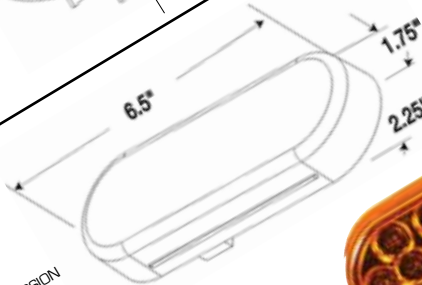

COLOR	ITEM NUMBER
RED	TL-1050-P
AMBER	TL-1050A-P

4 OR MORE, YOUR CHOICE
\$4.69 ea

4" ROUND SIGNAL-STAT LED LIGHTS

BACK-UP LIGHT

- 4.41" DIAMETER, 1.75" DEEP
- UNIQUE 13 DIODE STARBURST PATTERN
- STANDARD PL-10 CONNECTION
- EPOXY ENCAPSULATED ELECTRONICS PREVENT DAMAGE FROM MOISTURE AND CORROSION
- USES STANDARD RIGHT-ANGLE CONNECTION
- EXTREMELY RESISTANT TO SHOCK AND VIBRATION
- 24 DIODE PATTERN

COLOR	ITEM NUMBER
RED	TL-4050-P
AMBER	TL-4050A-P

\$36.99 ea
TL-4060C-3

STOP / TURN / TAIL LIGHTS

- 4.41" DIAMETER, 1.75" DEEP
- UNIQUE 13 DIODE STARBURST PATTERN
- STANDARD PL-10 CONNECTION
- EPOXY ENCAPSULATED ELECTRONICS PREVENT DAMAGE FROM MOISTURE AND CORROSION
- USES STANDARD RIGHT-ANGLE CONNECTION
- EXTREMELY RESISTANT TO SHOCK AND VIBRATION
- 24 DIODE PATTERN

4 OR MORE, YOUR CHOICE
\$13.59 ea

6" OVAL SIGNAL-STAT LED LIGHTS

STOP / TURN / TAIL LIGHTS

- 6.5" WIDE X 2.25" HIGH X 1.75" DEEP
- UNIQUE LED ARRAY DISPLAYS FULL PATTERN LIGHT OUTPUT DESIGNS
- EPOXY ENCAPSULATED ELECTRONICS PREVENT DAMAGE FROM MOISTURE AND CORROSION
- USES PL-3 CONNECTION
- EXTREMELY RESISTANT TO SHOCK AND VIBRATION
- 24 DIODE PATTERN